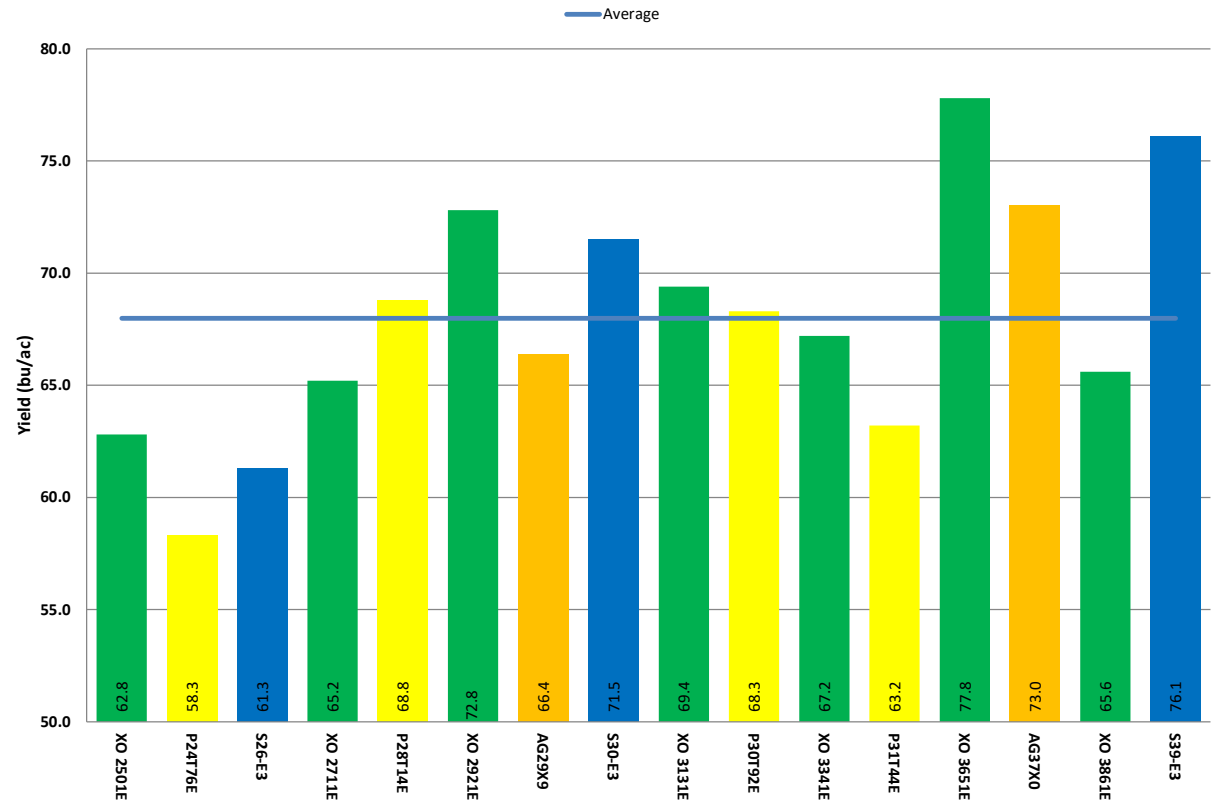

Xitavo™

Soybean Seed

Brand	Variety	Tech	Yield	% Avg
Xitavo	XO 2501E	Enlist E3	62.8	92%
Pioneer	P24T76E	Enlist E3	58.3	86%
NK Seed	S26-E3	Enlist E3	61.3	90%
Xitavo	XO 2711E	Enlist E3	65.2	96%
Pioneer	P28T14E	Enlist E3	68.8	101%
Xitavo	XO 2921E	Enlist E3	72.8	107%
Asgrow	AG29X9	Xtend	66.4	98%
NK Seed	S30-E3	Enlist E3	71.5	105%
Xitavo	XO 3131E	Enlist E3	69.4	102%
Pioneer	P30T92E	Enlist E3	68.3	100%
Xitavo	XO 3341E	Enlist E3	67.2	99%
Pioneer	P31T44E	Enlist E3	63.2	93%
Xitavo	XO 3651E	Enlist E3	77.8	114%
Asgrow	AG37X0	Xtend	73.0	107%
Xitavo	XO 3861E	Enlist E3	65.6	96%
NK Seed	S39-E3	Enlist E3	76.1	112%
Average			68.0	

Agronomist:	Greg Ury	Planting Date:	6/2/2020
Sales Rep:	Justin Moritz	Harvest Date:	10/9/2020
State:	IL	Tillage:	Conventional
City:	Springfield	Previous Crop:	Corn
County:	Sangamon	Soil Texture:	Silty Clay
Trial Type:	rAPT	Seeding Rate:	150000
Latitude:	39.44439	Rows/Plot:	4
Longitude:	-89.68198	Row Spacing:	30