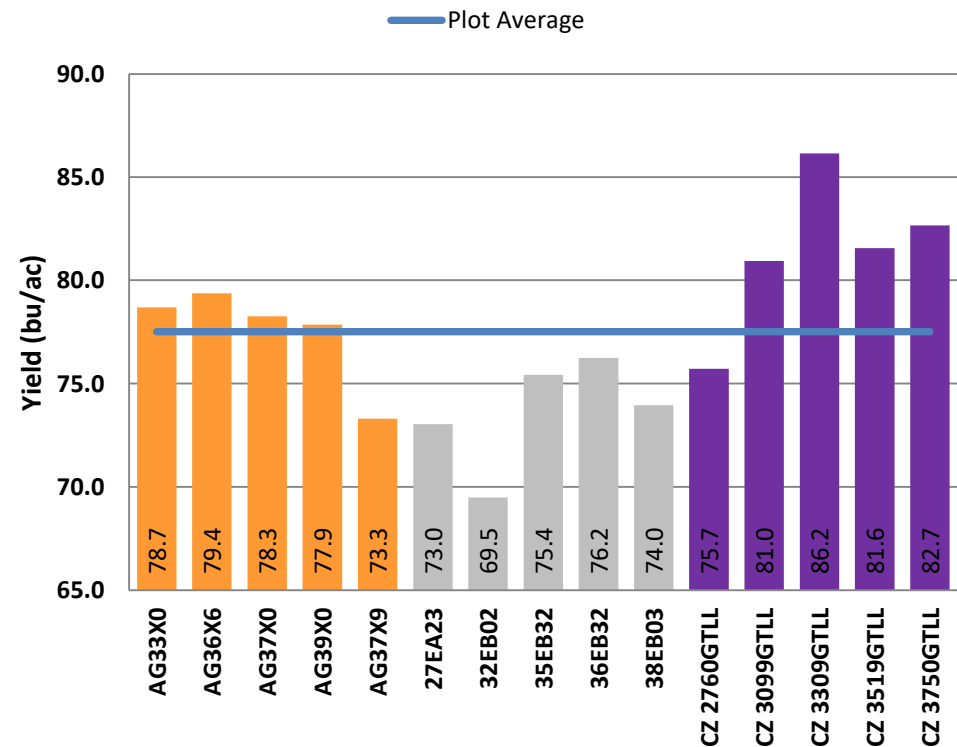

# Credenz®

Brand	Variety	Tech	Yield $\downarrow$	% Avg	Rank
Asgrow	AG33X0	Xtend	78.7	102%	6
Asgrow	AG36X6	Xtend	79.4	102%	5
Asgrow	AG37X0	Xtend	78.3	101%	7
Asgrow	AG39X0	Xtend	77.9	100%	8
Asgrow	AG37X9	Xtend	73.3	95%	13
Stine	27EA23	Enlist	73.0	94%	14
Stine	32EB02	Enlist	69.5	90%	15
Stine	35EB32	Enlist	75.4	97%	11
Stine	36EB32	Enlist	76.2	98%	9
Stine	38EB03	Enlist	74.0	95%	12
Credenz	CZ 2760GTLL	LLGT27	75.7	98%	10
Credenz	CZ 3099GTLL	LLGT27	81.0	104%	4
Credenz	CZ 3309GTLL	LLGT27	86.2	111%	1
Credenz	CZ 3519GTLL	LLGT27	81.6	105%	3
Credenz	CZ 3750GTLL	LLGT27	82.7	107%	2
Test Mean			77.5		

**Agronomist:** Greg Ury  
**Sales Rep:** Justin Moritz  
**State:** IL  
**City:** Bloomington  
**County:** McLean  
**Trial Type:** APT  
**Latitude:** 40.488  
**Longitude:** -89.135

**Planting Date:** 4/9/2020  
**Harvest Date:** 10/11/2020  
**Tillage:** Conventional  
**Previous Crop:** Corn  
**Soil Texture:** Silt Loam  
**Seeding Rate:** 140000  
**Rows/Plot:** 12  
**Row Spacing:** 30